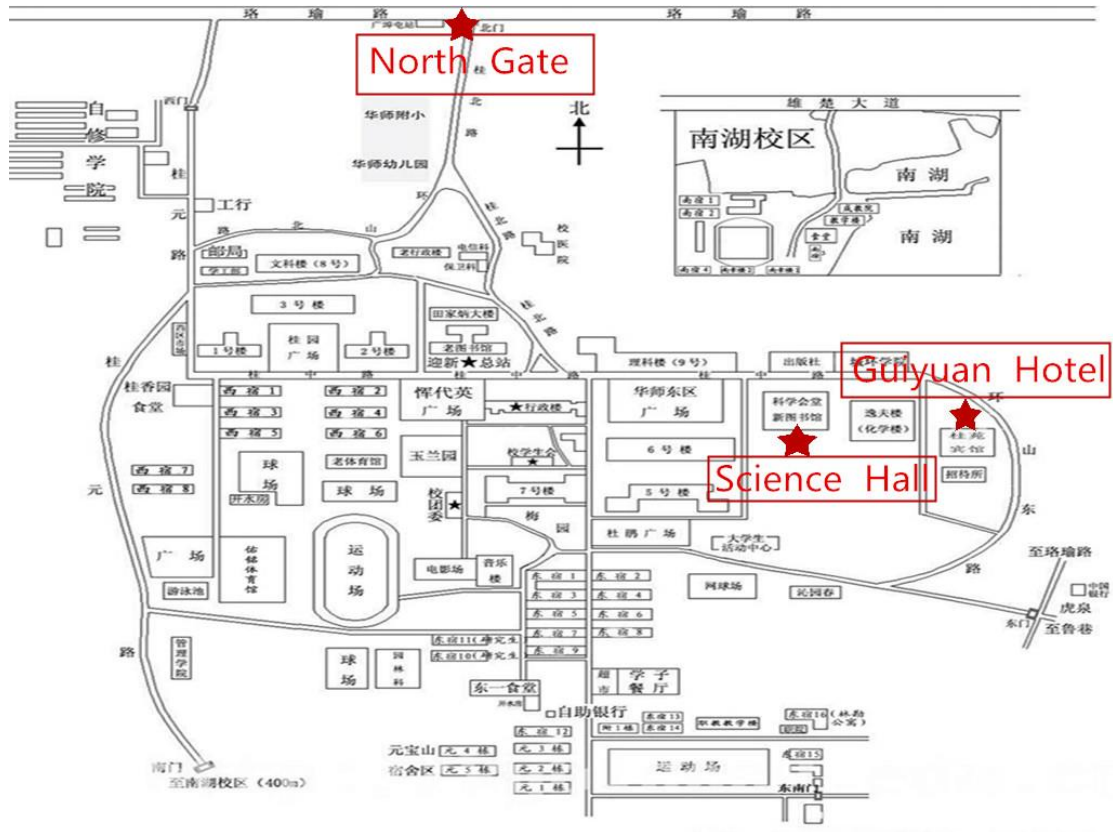

# Map of CCNU Campus

## 1. The panorama of CCNU

## 2. From the North Gate to the Guiyuan Hotel.

When you arrive at the North Gate, you should walk about 500 meters( costs 10 minutes )along the Guibei Road, and at the fork of the road, please turn left to the Guizhong Road. After walking about 500 meters, you will see the Guiyuan Hotel on your right .

3. From the Guiyuan Hotel to the Science Hall.

When you leave the Guiyuan Hotel, please walk straight along the Guizhong Road. After walking about 400 meters, you will see the Science Hall is on your left.